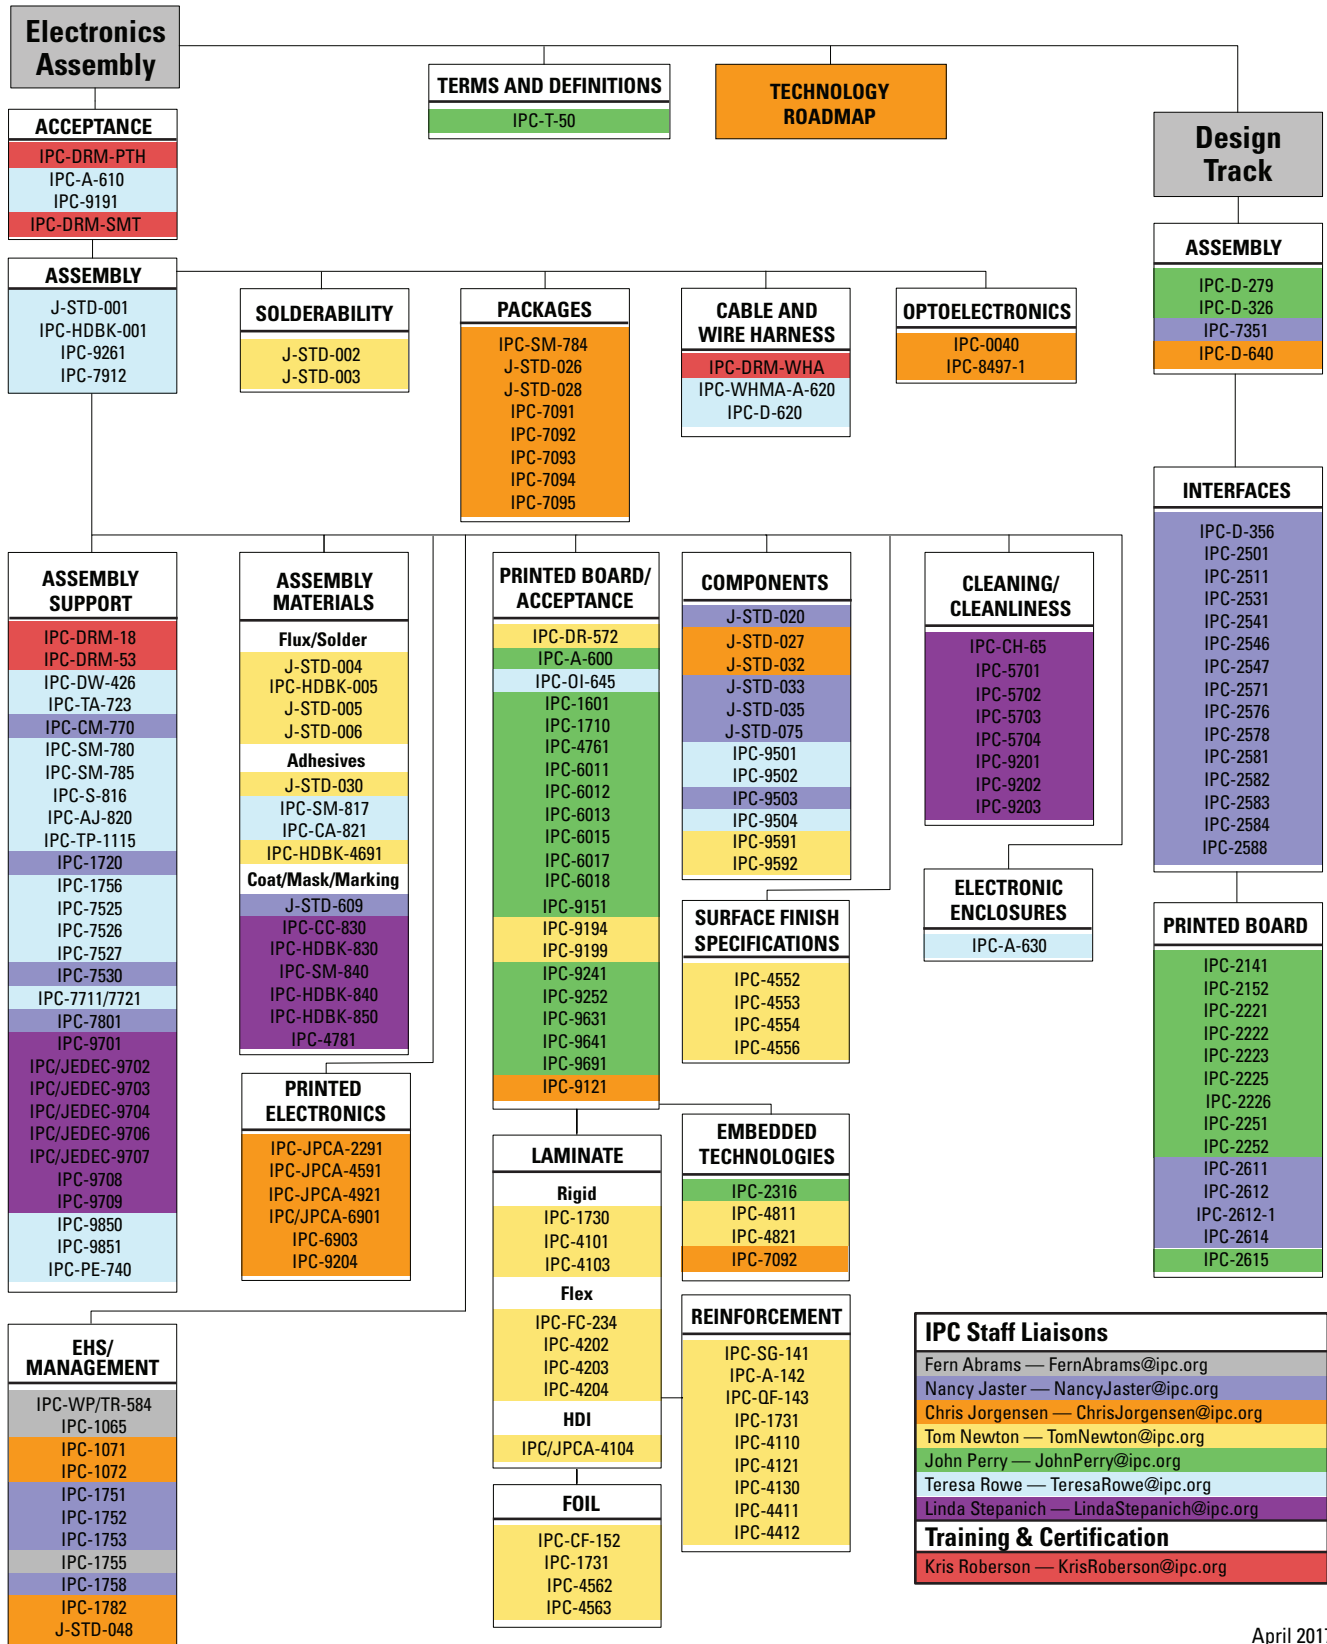

IPC Standards Tree

April 2017